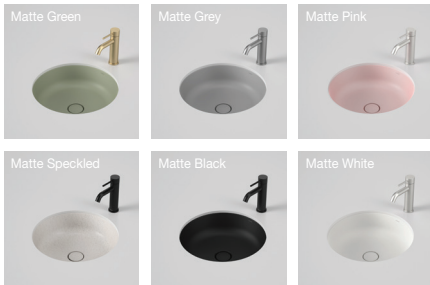

Other Basin Colour Options: