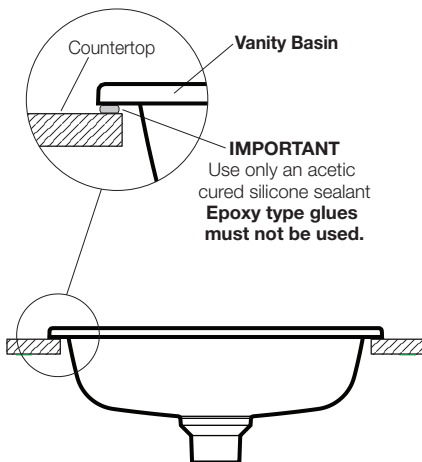

Over-Counter Fixing