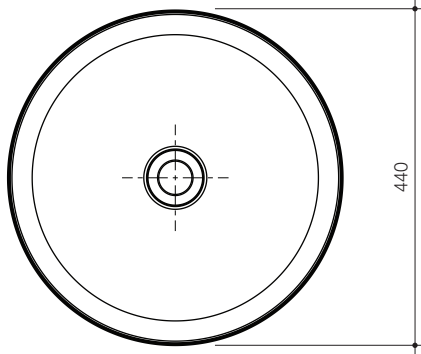

Other Basin Colour Options: