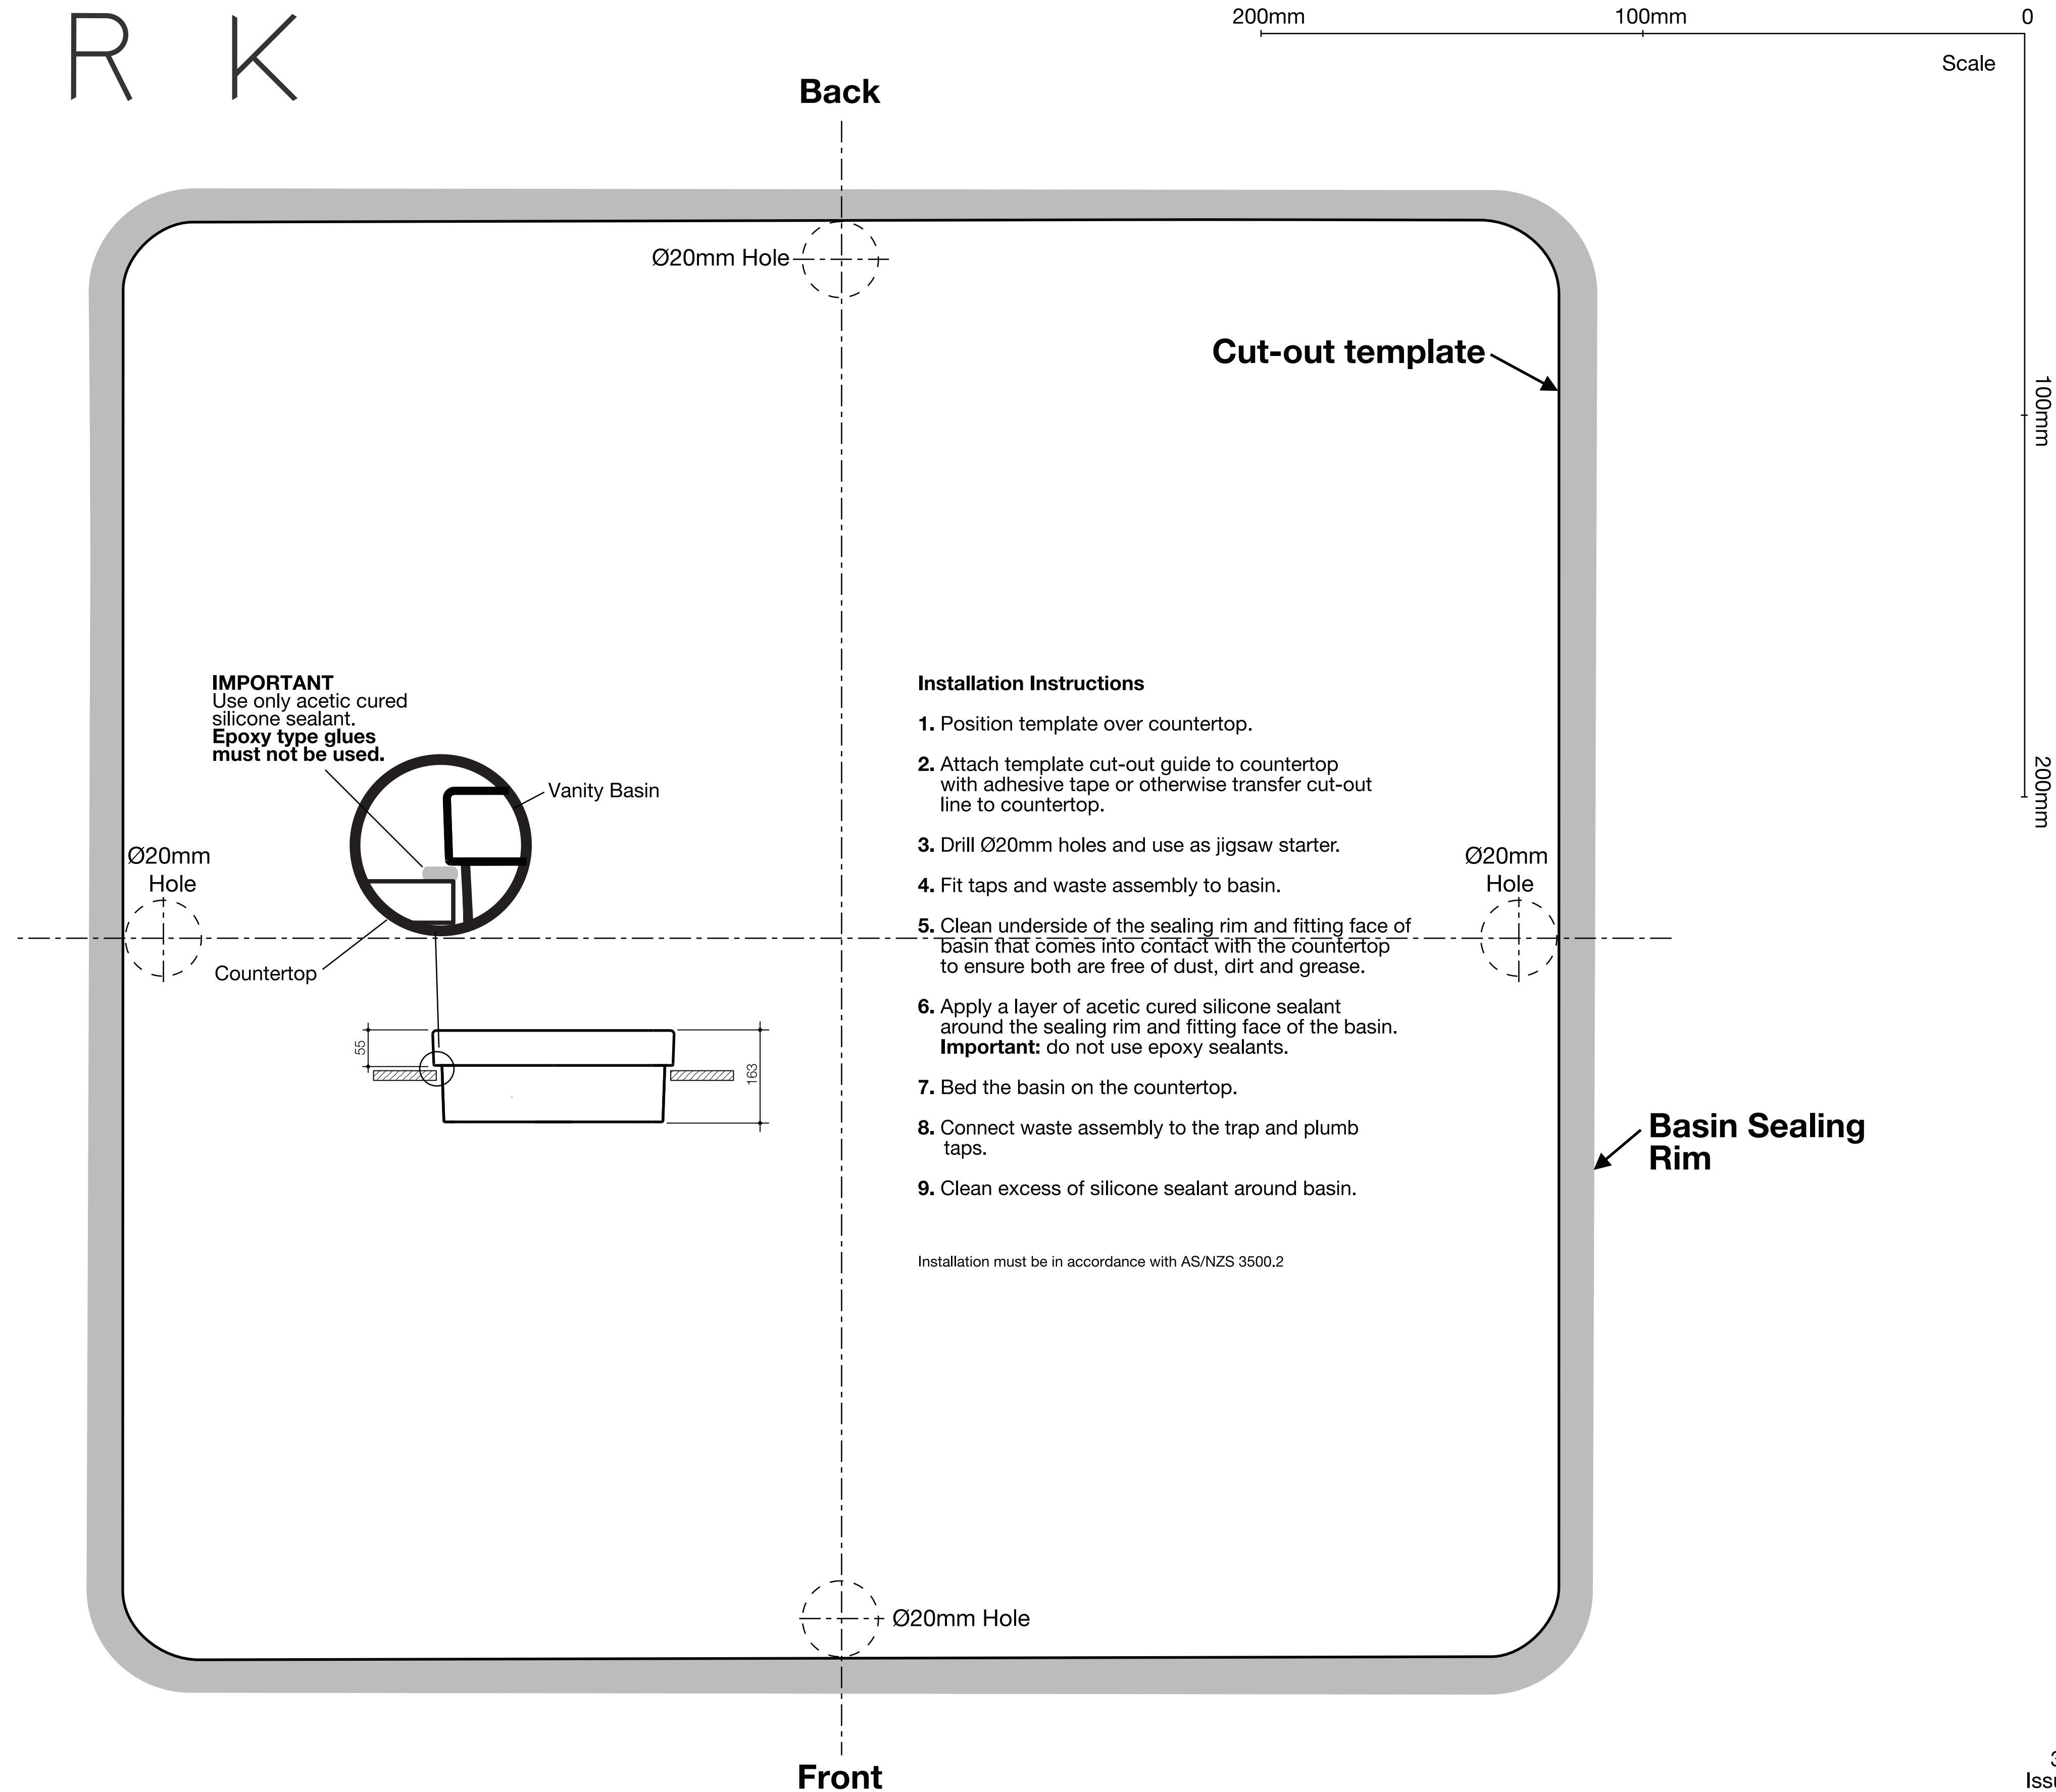

C L △ R K

Clark  
Square 400  
Vitreous China  
Inset Basin

999965VGC