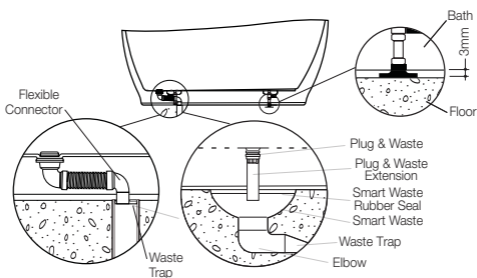

Waste Outlet: Waste outlet is suitable for 40mm diameter standard waste assembly.

Bath Capacity:

Noir 1700 - 260 litres

Installation: The bath is suitable for freestanding bath installations.

Colour: Noir - 2 tone black and white.

Blanc - White.

Apply silicone around the bath base as shown and also around bath base surrounding, leaving a 20mm gap in an inconspicuous position. For both smart waste and flexible connector installation.

Front of Bath where normally entered from.
Free Standing Bath with Footlockers

Foot installation to footlocker.

Simply drill and secure the foot lockers to the floor where the two back feet of the bath will be positioned upon installation.

Slide the bath into position for the back feet to glide under and into the footlockers. Make sure that the flexible connector is not kinked upward upon installation, as this will result in drainage issues.