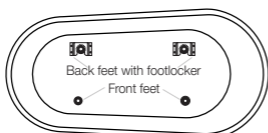

Waste Outlet: Waste outlet is suitable for 40mm diameter standard waste assembly.

Bath Capacity:

Noir 1700 - 260 litres

Installation: The bath is suitable for freestanding bath installations.

Colour: Noir - 2 tone black and white.

Blanc - White.

Apply silicone around the bath base as shown and also around bath base surrounding, leaving a 20mm gap in an inconspicuous position. For both smart waste and flexible connector installation.