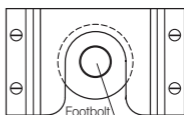

Simply drill and secure the foot lockers to the floor where the two back feet of the bath will be positioned upon installation.