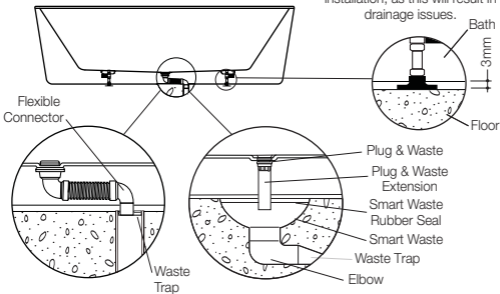

Slide the bath into position for the back feet to glide under and into the footlockers. Make sure that the flexible connector is not kinked upward upon installation, as this will result in drainage issues.

Flexible Connector Installation

Smart Waste Installation