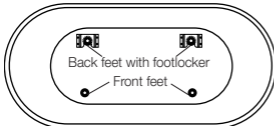

Apply silicone around the bath base as shown and also around bath base surrounding, leaving a 20mm gap in an inconspicuous position. For both smart waste and flexible connector installation.

Front of Bath where formally entered from.