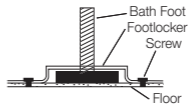

Free Standing Bath with Footlockers

Foot installation to footlocker.