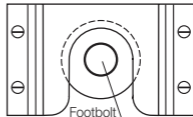

Simply drill and secure the foot lockers to the floor where the two back feet of the bath will be positioned upon installation.