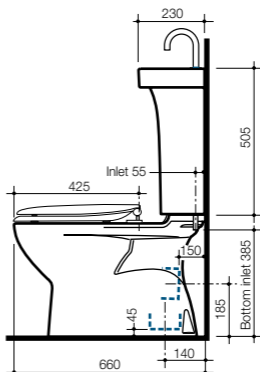

Pan: Caravelle – 4.5 litre full flush wash down pan with open flushing rim. Optional 40mm offset connector available (687270).

Traps: S or P-trap unvented only.

Cistern: Profile (IHB) – has a screw down fitted hand basin lid and is suitable for domestic and light commercial applications.

Inlet Valve and Overflow: Standard Bottom Entry Cistern

– available as right hand inlet which is interchangeable and incorporates new Quietflow 2 inlet valve. Internal overflow only.

Important: Working pressure minimum 30kPa to maximum 1000kPa flow pressure. Rain water tank compliant.

Fixing: The cistern is fixed directly to the pan with a robust base fixing system without the need for wall fixing.

Seat: Includes **Avalon Soft Close** seat.

Installation: Refer to *Important Information for Plumbers* section.

Colours: White only.

Setout Range using Optional 40mm offset connector