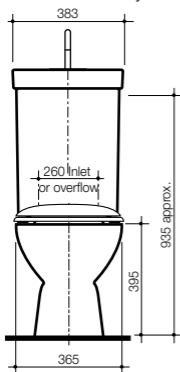

Profile 5 Deluxe with Integrated Hand Basin Close Coupled Suite

4.5/3 litre Vitreous China Dual Flush

Close-Coupled Toilet Suite with Integrated Hand Basin (IHB)

A close-coupled suite with smooth round corners and a concealed trap for ease of cleaning, the **Profile 5 Deluxe (IHB)** suite uses Caroma Smartflush technology to deliver water saving technology with a 4.5/3 litre dual flush. The Profile cistern with hand basin lid is an integrated system comprising of cistern with high performance outlet valve. This suite has a standard set out of 140mm. Set out of 100mm to 180mm can be achieved with the optional offset connector.

Pan: Caravelle – 4.5 litre full flush wash down pan with open flushing rim. Optional 40mm offset connector available (687270).

Traps: S or P-trap unvented only.

Cistern: Profile (IHB) – has a screw down fitted hand basin lid and is suitable for domestic and light commercial applications.

Inlet Valve and Overflow: Standard Bottom Entry Cistern

– available as right hand inlet which is interchangeable and incorporates new Quietflow 2 inlet valve. Internal overflow only.

Important: Working pressure minimum 30kPa to maximum 1000kPa flow pressure. Rain water tank compliant.

Colours: White only.

Setout Range using Optional 40mm offset connector