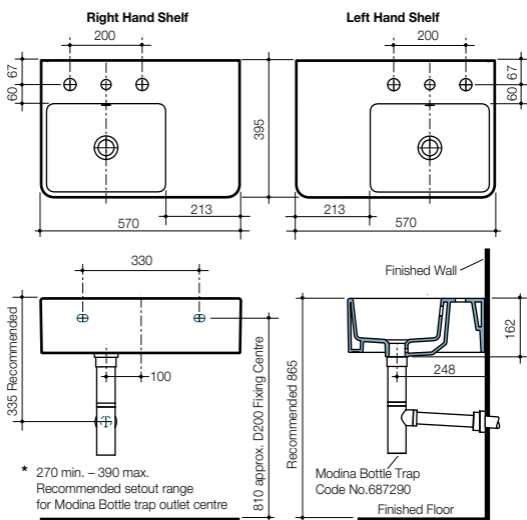

Cube Extension Wall Basin

Ceramic Wall Basin

Basin Size: 570mm x 395mm (nominal).

Basin Capacity: 4.8 litres to overflow.

Offering a wide range of basins with strong square angles, slim walls and softened edges, **Cube Extension** is a striking design option for the modern bathroom. While the **Cube Extension** wall basin blends the sharpest contemporary looks with a welcoming feel, it provides a medium-sized bowl area with a right or left hand shelf and a distinctive tapware platform. The basin is suitable for domestic, commercial and ♿ accessible applications (refer to Caroma Care Wall Basin section).

Tap Holes: Basin available in: **Right or Left Hand Shelf**, no taphole, one taphole (centre) and three taphole options.

Overflow: Overflow available only. Maximum tap flow rate of 15 litres/minute.

Fixing: **D.200 Basin Fixing Kit** (supplied) – bolts directly to finished wall.

Installation: Refer to *Important Information for Plumbers* section.

Colours: White only.

Supplied with chrome flush fitting waste and white plug.