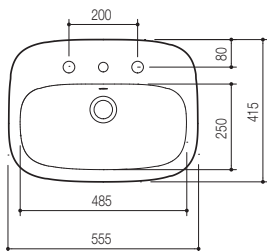

Semi-recessed vitreous china vanity basin

**Features**

- ◆ modern distinctive design to match the Regent range.
- ◆ large generous bowl.
- ◆ smooth tap and shelf area for easy cleaning.

Overflow

Overflow available only.

Capacity

5 litres to overflow.

Tap holes

Available with one or three tap holes.

Waste outlet

Flush fitting uni plug and waste included.

Shown above with chrome plated waste. Available as standard late 2010.

Colours available

White.

Product codes

1 tap hole (863715), 3 tap holes (863735).

Installation using a set of fixing brackets (687186)

Please refer to the general instructions on page 109.