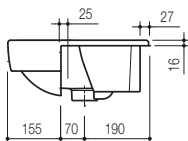

Semi-recessed vitreous china vanity basin

Features

- modern distinctive design to match the Regent range.
- large generous bowl.
- smooth tap and shelf area for easy cleaning.

Overflow

Overflow available only.

Capacity

5 litres to overflow.

Tap holes

Available with one or three tap holes.

Waste outlet

Flush fitting uni plug and waste included.

Shown above with chrome plated waste. Available as standard late 2010.

Colours available

White.

Product codes

1 tap hole (863715), 3 tap holes (863735).

Installation using a set of fixing brackets (687186)

Please refer to the general instructions on page 109.