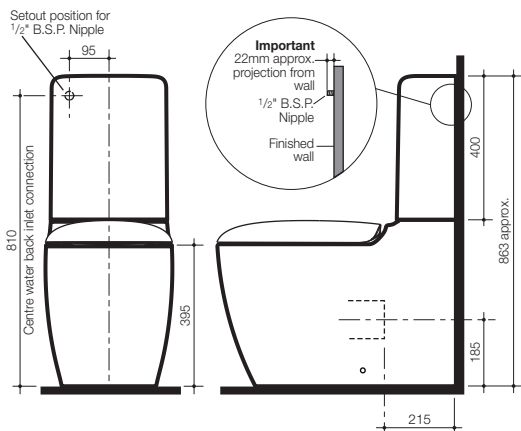

Contura Wall Faced Close Coupled Suite