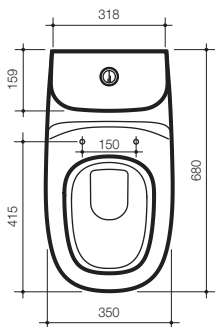

Contura Wall Faced Close Coupled Suite