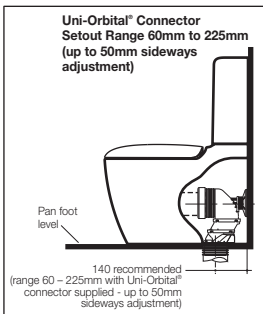

Contura Wall Faced Close Coupled Suite