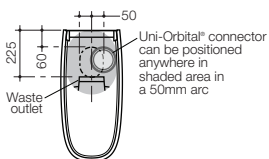

Contura Wall Faced Close Coupled Suite