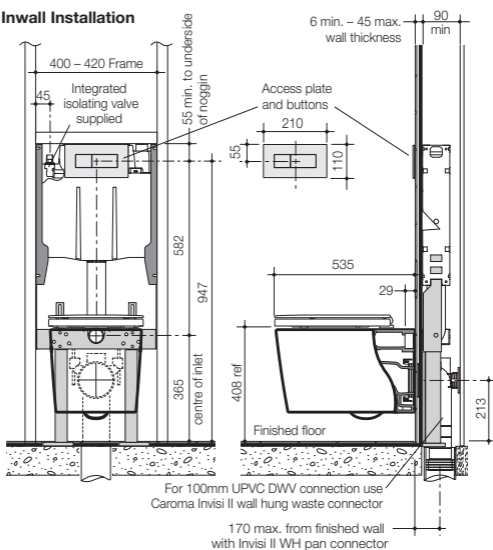

To fix the **Cistern**, simply mount into position by clipping onto the two quick clip mounting brackets which are secured with screws to the studwork or induct brickwork. Cistern brackets and flush pipe supplied.

Seats: Includes the **Liano Soft Close** blind fixing seat.

Installation: Refer to *Important Information for Plumbers* section.

Colours: White only.

Liano Invisi II Wall Hung Suite (continued)

Liano Invisi II Wall Hung Suite Inwall/Under Counter Installations

Inwall Installation

Under Counter Installation

Note: Access to cistern internals can be achieved through either front or top mount button plate option.