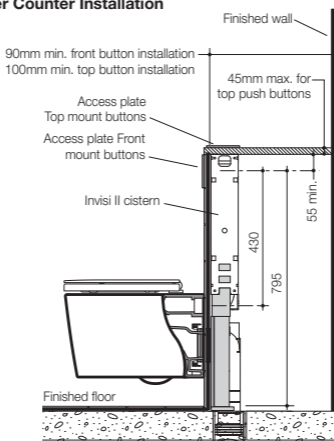

Seats: Includes the **Liano Soft Close** blind fixing seat.

Installation: Refer to *Important Information for Plumbers* section.

Colours: White only.

Liano Invisi II Wall Hung Suite (continued)

Liano Invisi II Wall Hung Suite Inwall/Under Counter Installations

Inwall Installation

Under Counter Installation

Note: Access to cistern internals can be achieved through either front or top mount button plate option.