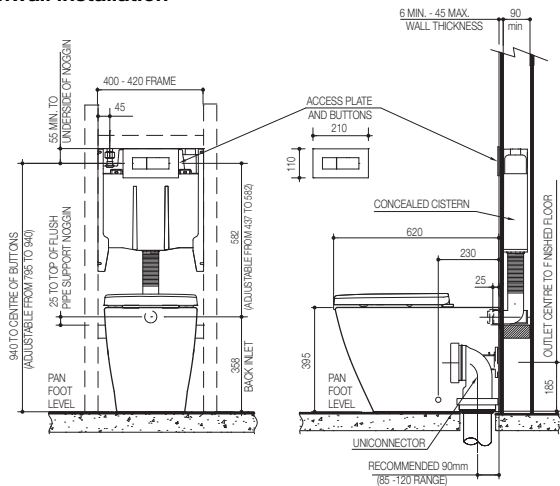

Wall-faced pan with inwall/induct/undercounter or in ceiling concealed cistern.

Features

- ◆ features rough-in and fit-out kits.
- ◆ rough-in kit contains the cistern, flush pipe and associated components.
- ◆ fit-out kit contains pan with fixing kit and seat.
- ◆ buttons and other components sold separately (see page 35).
- ◆ 4 star WELS water efficiency rating.

Seat

Supplied with Seido soft-close seat.

Colours available

White.

Product codes

Induct/in ceiling/in wall/undercounter suite (715100).

Pan installation

Please refer to the instructions on page 70

Cistern installation

Please also refer to the instructions on page 35

Induct installation

Inwall installation

Inceiling installation

Please refer to page 39

Undercounter installation

Please refer to page 35