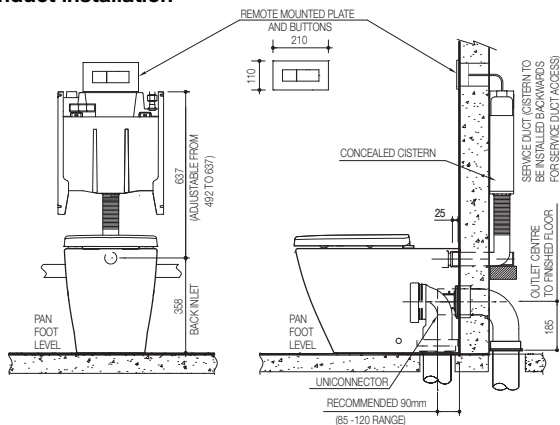

Wall-faced pan with inwall/induct/undercounter or in ceiling concealed cistern.

Features

- ◆ features rough-in and fit-out kits.
- ◆ rough-in kit contains the cistern, flush pipe and associated components.
- ◆ fit-out kit contains pan with fixing kit and seat.
- ◆ buttons and other components sold separately (see page 35).
- ◆ 4 star WELS water efficiency rating.

Cistern inlet

Concealed.

Inlet valve

Fitted with quiet, fast-filling inlet valve.

Outlet valve

Pneumatic dual-flush outlet valve.

Trap outlet

Concealed universal trap.

Seat

Supplied with Seido soft-close seat.

Colours available

White.

Product codes

Induct/in ceiling/in wall/undercounter suite (715100).

Pan installation

Please refer to the instructions on page 70

Cistern installation

Please also refer to the instructions on page 35

Induct installation

Inwall installation

Inceiling installation

Please refer to page 39

Undercounter installation

Please refer to page 35