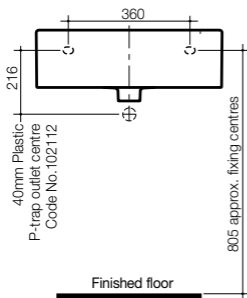

Cubus Utility Wall Basin

Ceramic Wall Basin

Basin Size: 550mm x 400mm (nominal).

Basin Capacity: 13 litres to overflow.

The **Cubus Utility** wall basin offers a contemporary rectangular style with distinctive clean lines. This range adds timeless sophistication in any bathroom. The basin has been designed with a generous size bowl. The basin is suitable for domestic and commercial applications..

Tap Holes: Basin available in: No taphole and one taphole (centre) options.

Overflow: Overflow available only. Maximum tap flow rate of 15 litres/minute.

Waste: Basins supplied with chrome grate waste.

Fixing: **D.200 Basin Fixing Kit** (supplied) – bolts directly to finished wall.

Installation: Refer to *Important Information for Plumbers* section.

Colours: White only.

D.200 Basin Fixing Kit

Supplied with chrome waste and white plug.