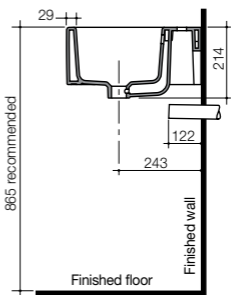

Cubus Utility Wall Basin

Ceramic Wall Basin

Basin Size: 550mm x 400mm (nominal).

Basin Capacity: 13 litres to overflow.

The **Cubus Utility** wall basin offers a contemporary rectangular style with distinctive clean lines. This range adds timeless sophistication in any bathroom. The basin has been designed with a generous size bowl. The basin is suitable for domestic and commercial applications..

Tap Holes: Basin available in: No taphole and one taphole (centre) options.

Overflow: Overflow available only. Maximum tap flow rate of 15 litres/minute.

Waste: Basins supplied with chrome grate waste.

Fixing: **D.200 Basin Fixing Kit** (supplied) – bolts directly to finished wall.

Installation: Refer to *Important Information for Plumbers* section.

Colours: White only.

D.200 Basin Fixing Kit

Supplied with chrome waste and white plug.