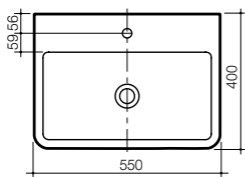

Cubus Utility Wall Basin

Ceramic Wall Basin

Basin Size: 550mm x 400mm (nominal).

Basin Capacity: 13 litres to overflow.

The **Cubus Utility** wall basin offers a contemporary rectangular style with distinctive clean lines. This range adds timeless sophistication in any bathroom. The basin has been designed with a generous size bowl. The basin is suitable for domestic and commercial applications..

Tap Holes: Basin available in: No taphole and one taphole (centre) options.

Overflow: Overflow available only. Maximum tap flow rate of 15 litres/minute.

Waste: Basins supplied with chrome grate waste.

Fixing: **D.200 Basin Fixing Kit** (supplied) – bolts directly to finished wall.

Installation: Refer to *Important Information for Plumbers* section.

Colours: White only.