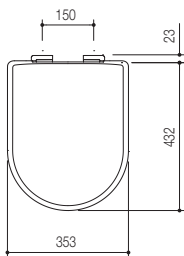

Toilet Seats

Seido

Pans

Suitable for use with the Seido Wall Faced and Wall Hung Pans.

Colours available

White.

Product codes

Soft close hinges (300023).