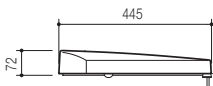

Lucid

Pans

Suitable for use with Lucid wall hung pans.

Colours available

White.

Product codes

Blind Fix (300003).