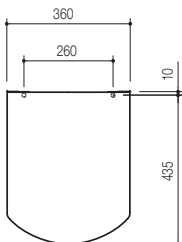

Lucid

Pans

Suitable for use with Lucid wall hung pans.

Colours available

White.

Product codes

Blind Fix (300003).