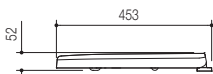

Toilet Seats

Seido

Pans

Suitable for use with the Seido Wall Faced and Wall Hung Pans.

Colours available

White.

Product codes

Soft close hinges (300023).