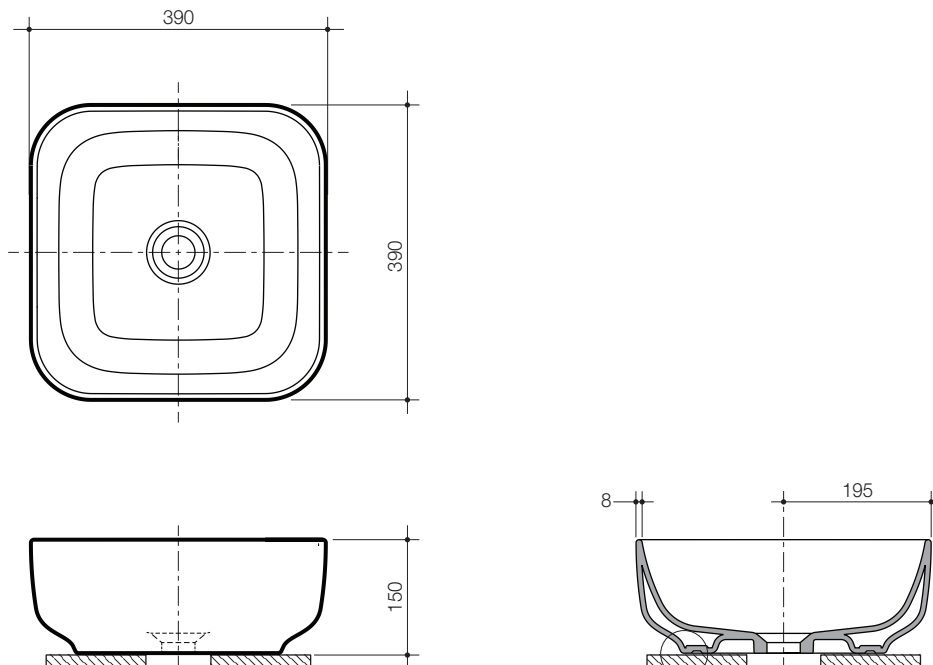

## Artisan Square 390

**Vitreous China Above Counter Vanity Basin**

Nominal Size: 390mm x 390mm

# Artisan Square 390

Tapware shown not included.

The Artisan basin range represents the freshness and simplicity of nordic style design. Influenced by European trends in thinner rim design, the wide variety of shapes and sizes is sure to appeal to the style conscious seeking luxury design. The basin is suitable for general purpose, domestic and commercial applications.

- Tap Holes:** Basin available in: No tapholes Code No.874400W.
- Waste Outlet:** The basin has been designed for the Caroma waste outlet suitable for a 40mm trap connection. Chrome flush fitting waste and white plug supplied. Alternative waste options are available — Plug & anti-vandal flush fitting chrome waste Code No.687141C; Plug & chrome grate waste Code No.687328C
- Bowl Capacity:** 10.3 litres.
- Overflow:** Overflow not available.
- Fixing:** An acetic cured silicone sealant is to be used to secure the basin to the counter top. **Epoxy type glues must not be used.** The basin is supplied with a template which must be used for the counter top cut-out.
- Colours:** White only.
- Dimensions:** All dimensions are in millimetres and are subject to normal manufacturing variations. Caroma pursues a policy of continuing improvement in design and performance of its products. The right is therefore reserved to vary specifications without notice.