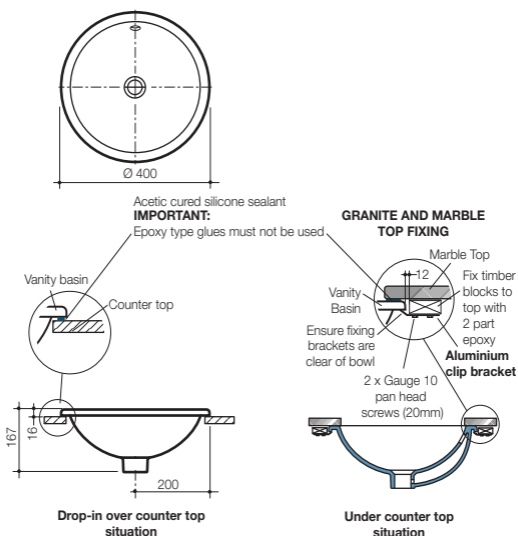

## Vitreous China Under/Over Counter Vanity Basin

**Basin Size:** 400mm diameter (nominal).

**Bowl capacity:** 3.8 litres to overflow.

Contemporary style doesn't have to mean edges and angles, nor does it have to cost the earth. The Caroma **Cosmo** under/over counter vanity basin is surprisingly economical whilst offering elegant curves and a very modern aesthetic. Accentuating the understated elegance of the Cosmo style.

**Tap Holes:** The basin is available in no taphole.

**Overflow:** Overflow available only. Maximum tap flow rate of 15 litres/minute.

**Fixing: Over Counter Installation** — The underside of the basin rim must be sealed to the counter top with acetic cured silicone sealant. **Under Counter Installation** — Four **Aluminium Clip Brackets** (supplied) for fixing to marble or granite counter tops. The rim of the basins must be sealed to the underside of the counter top with an acetic cured silicone sealant.

**Epoxy type glues must not be used.** Basin supplied with a template which must be used for the counter top cut-out.

**Installation:** Refer to *Important Information for Plumbers* section.

**Colours:** White only.

Supplied with chrome flush fitting waste and white plug.