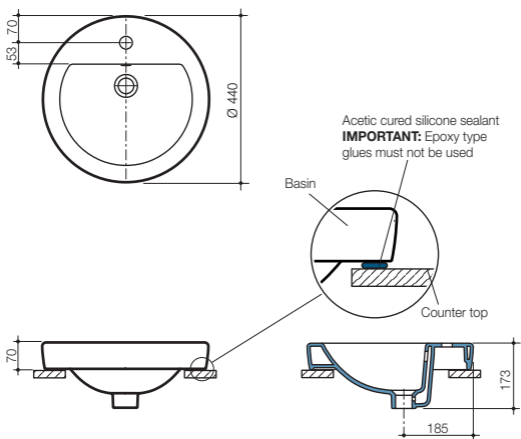

Cosmo Inset

Vitreous China Inset Vanity Basin

Basin Size: 440mm diameter (nominal).

Bowl capacity: 3 litres to overflow.

Contemporary style doesn't have to mean edges and angles, nor does it have to cost the earth. The Caroma **Cosmo** inset vanity basin is surprisingly economical whilst offering elegant curves and a very modern aesthetic. Accentuating the understated elegance of the Cosmo style, this vanity basin has a smooth tapware landing for easy cleaning.

Tap Holes: The basin is available in one taphole (centre).

Overflow: Overflow available only. Maximum tap flow rate of 15 litres/minute.

Fixing: The underside of the basin rim must be sealed to the counter top with an acetic cured silicone sealant. **Epoxy type glues must not be used.** Basin supplied with a template which must be used for the counter top cut-out.

Installation: Refer to *Important Information for Plumbers* section.

Colours: White only.

Supplied with chrome flush fitting waste and white plug.