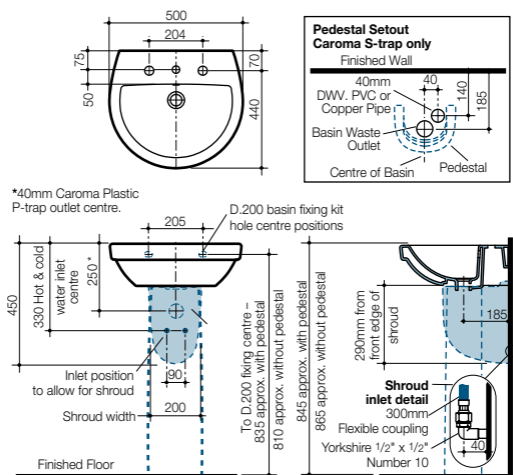

Cosmo Wall Basin

Vitreous China Wall Basin/Pedestal/Shroud

Basin Size: 500mm x 440mm (nominal).

Basin Capacity: 4 litres to overflow.

The **Cosmo** wall basin is surprisingly economical whilst offering a compact size with elegant curves and a very modern aesthetic. Suitable for installation with the Modina bottle trap. The basin is suitable for domestic, commercial and ♿ accessible applications (refer to Caroma Care Wall Basin section).

Tap Holes: Basin available in no taphole, one taphole (centre) and three taphole options.

Pedestal: (Optional) For Pedestal, accurate setout and use of recommended traps is essential for optimum installation. S-trap – 40mm standard Caroma plastic traps.

Shroud: (Optional) Shroud completely conceals P-trap waste pipe fittings. Use **D.210 Fixing Clip** suitable with D.200 bracket option and 40mm Caroma plastic P-trap. **Note:** It is essential for the installation of the shroud to the basin that clearance is provided for the shroud in the plumbing setout from water inlet pipes and connections.

Overflow: Overflow available only. Maximum tap flow rate of 15 litres/minute.

Fixing: **D.200 Basin Fixing Kit** (supplied) – bolts directly to finished wall.

Installation: Refer to *Important Information for Plumbers* section.

Colours: White only.

Supplied with chrome flush fitting waste and white plug.