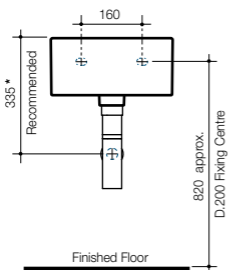

## Ceramic Wall Basin

**Basin Size:** 320mm x 410mm (nominal).

**Basin Capacity:** 4.8 litres to overflow.

Offering a wide range of basins with strong square angles, slim walls and softened edges, **Cube** is a striking design option for the modern bathroom. While the **Cube** wall basin blends the sharpest contemporary looks with a welcoming feel, it provides a medium sized bowl area and a distinctive tapware platform. The basin is suitable for domestic, commercial and ♿ accessible applications (refer to Caroma Care Wall Basin section).

**Tap Holes:** Basin available in no taphole, one taphole (centre) and three taphole options.

**Overflow:** Overflow available only. Maximum tap flow rate of 15 litres/minute.

**Fixing:** **D.200 Basin Fixing Kit** (supplied) – bolts directly to finished wall.

**Installation:** Refer to *Important Information for Plumbers* section.

**Colours:** White only.

\* 275 min. – 395 max.  
Recommended setout range  
for Modena Bottle trap outlet centre

Supplied with chrome flush fitting waste and white plug.