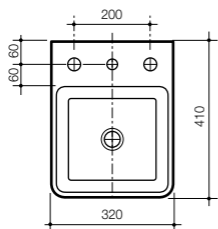

## Ceramic Wall Basin

**Basin Size:** 320mm x 410mm (nominal).

**Basin Capacity:** 4.8 litres to overflow.

Offering a wide range of basins with strong square angles, slim walls and softened edges, **Cube** is a striking design option for the modern bathroom. While the **Cube** wall basin blends the sharpest contemporary looks with a welcoming feel, it provides a medium sized bowl area and a distinctive tapware platform. The basin is suitable for domestic, commercial and ♿ accessible applications (refer to Caroma Care Wall Basin section).

**Tap Holes:** Basin available in no taphole, one taphole (centre) and three taphole options.

**Overflow:** Overflow available only. Maximum tap flow rate of 15 litres/minute.

**Fixing:** **D.200 Basin Fixing Kit** (supplied) – bolts directly to finished wall.

**Installation:** Refer to *Important Information for Plumbers* section.

**Colours:** White only.

\* 275 min. – 395 max.  
Recommended setout range  
for Modena Bottle trap outlet centre

Supplied with chrome flush fitting waste and white plug.