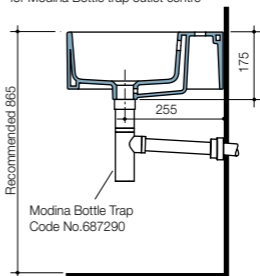

## Ceramic Wall Basin

**Basin Size:** 320mm x 410mm (nominal).

**Basin Capacity:** 4.8 litres to overflow.

Offering a wide range of basins with strong square angles, slim walls and softened edges, **Cube** is a striking design option for the modern bathroom. While the **Cube** wall basin blends the sharpest contemporary looks with a welcoming feel, it provides a medium sized bowl area and a distinctive tapware platform. The basin is suitable for domestic, commercial and ♿ accessible applications (refer to Caroma Care Wall Basin section).

**Tap Holes:** Basin available in no taphole, one taphole (centre) and three taphole options.

**Overflow:** Overflow available only. Maximum tap flow rate of 15 litres/minute.

**Fixing:** **D.200 Basin Fixing Kit** (supplied) – bolts directly to finished wall.

**Installation:** Refer to *Important Information for Plumbers* section.

**Colours:** White only.

\* 275 min. – 395 max.  
Recommended setout range  
for Modena Bottle trap outlet centre

Supplied with chrome flush fitting waste and white plug.