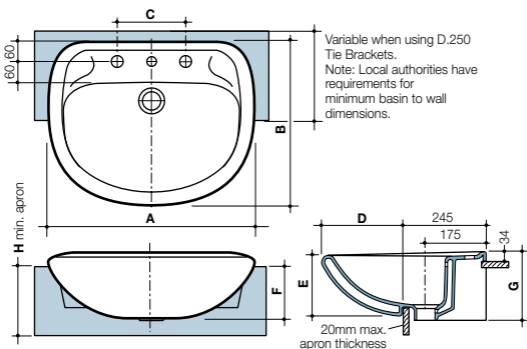

Basin Size: 610mm x 480mm (nominal).

Bowl capacity: 14 litres.

Caravelle 550 SRB

Vitreous China Semi Recessed Vanity Basin

Basin Size: 550mm x 445mm (nominal).

Bowl capacity: 9 litres.

A modern concept semi recessed vanity basin incorporating functional bowl surrounds with smooth rounded contours for easy cleaning and available in two sizes. The basin is suitable for domestic, commercial and accessible applications. The basin is sealed to the counter top with an acetic cured silicone sealant.

Tap Holes: The basins are available in no taphole, one taphole and three taphole options.

Overflow: Overflow not available.

Fixing: D.250 Bracket with Tie Hooks (supplied) – Recommended for domestic and general commercial use. Two D.250 brackets are fixed to the underside of the counter top to secure the tie hooks which anchor the back of the basin to the counter.

Basin must be sealed to the top and front of counter with an acetic cured sealant. **Epoxy type glues must not be used.**

Basin supplied with a template which must be used for the counter cut-out. **Important:** For granite or marble tops, fix two 20mm thick wooden blocks in the bracket position on the underside of the granite/marble with fast setting two part epoxy. When fully set screw the brackets into position on the wooden blocks. Other suitable fastening systems maybe used.

Installation: Refer to *Important Information for Plumbers* section.

Colours: White only.

Dimension	A	B	C	D	E	F	G	H
Caravelle 600	610	480	205	235	180	160	205	180
Caravelle 550	550	445	200	200	180	158	200	178